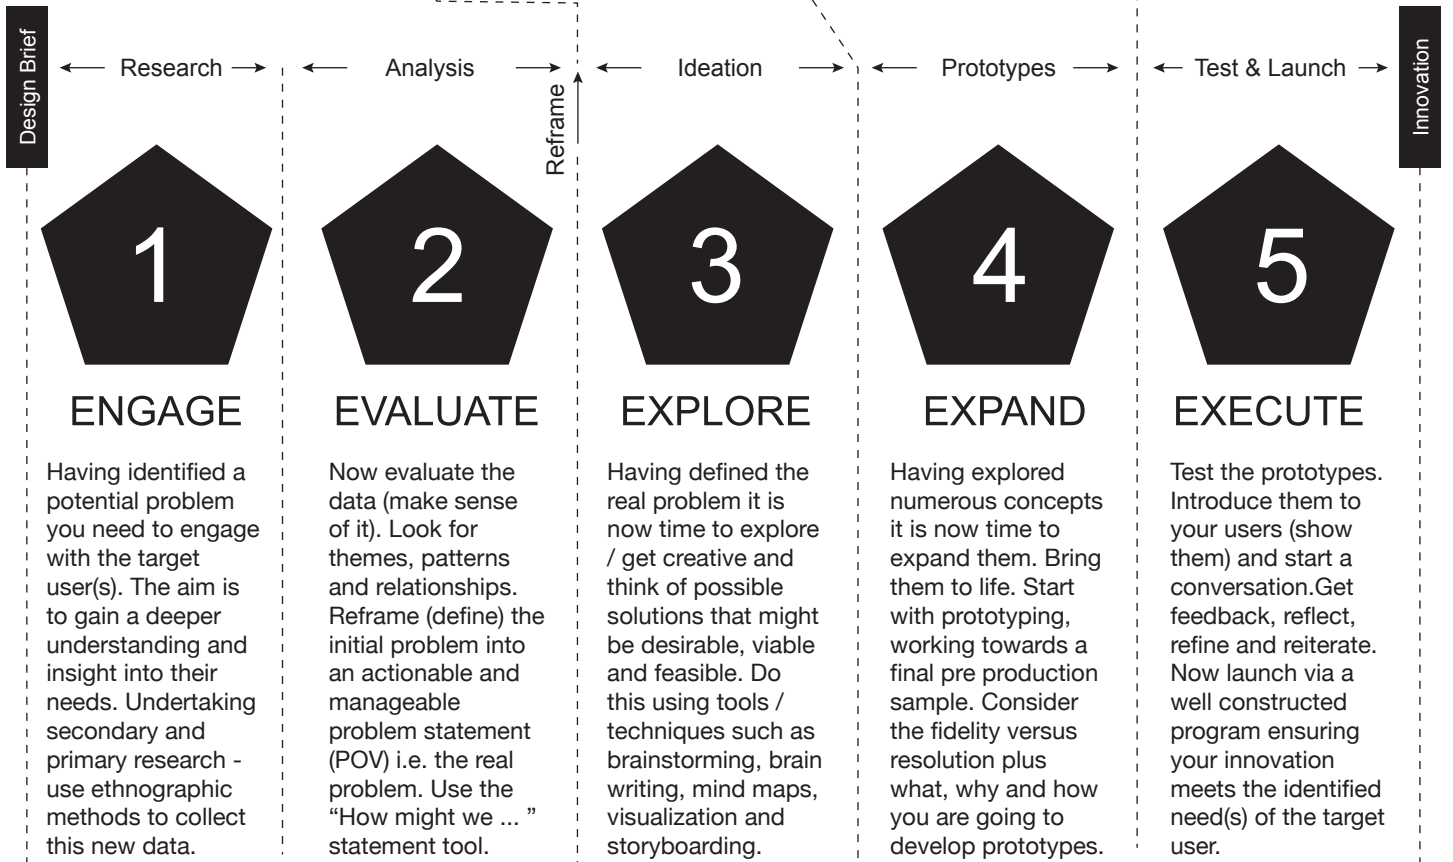

# Jeanne Liedtka Model (4 Ws)

# 5E's Design Thinking Framework